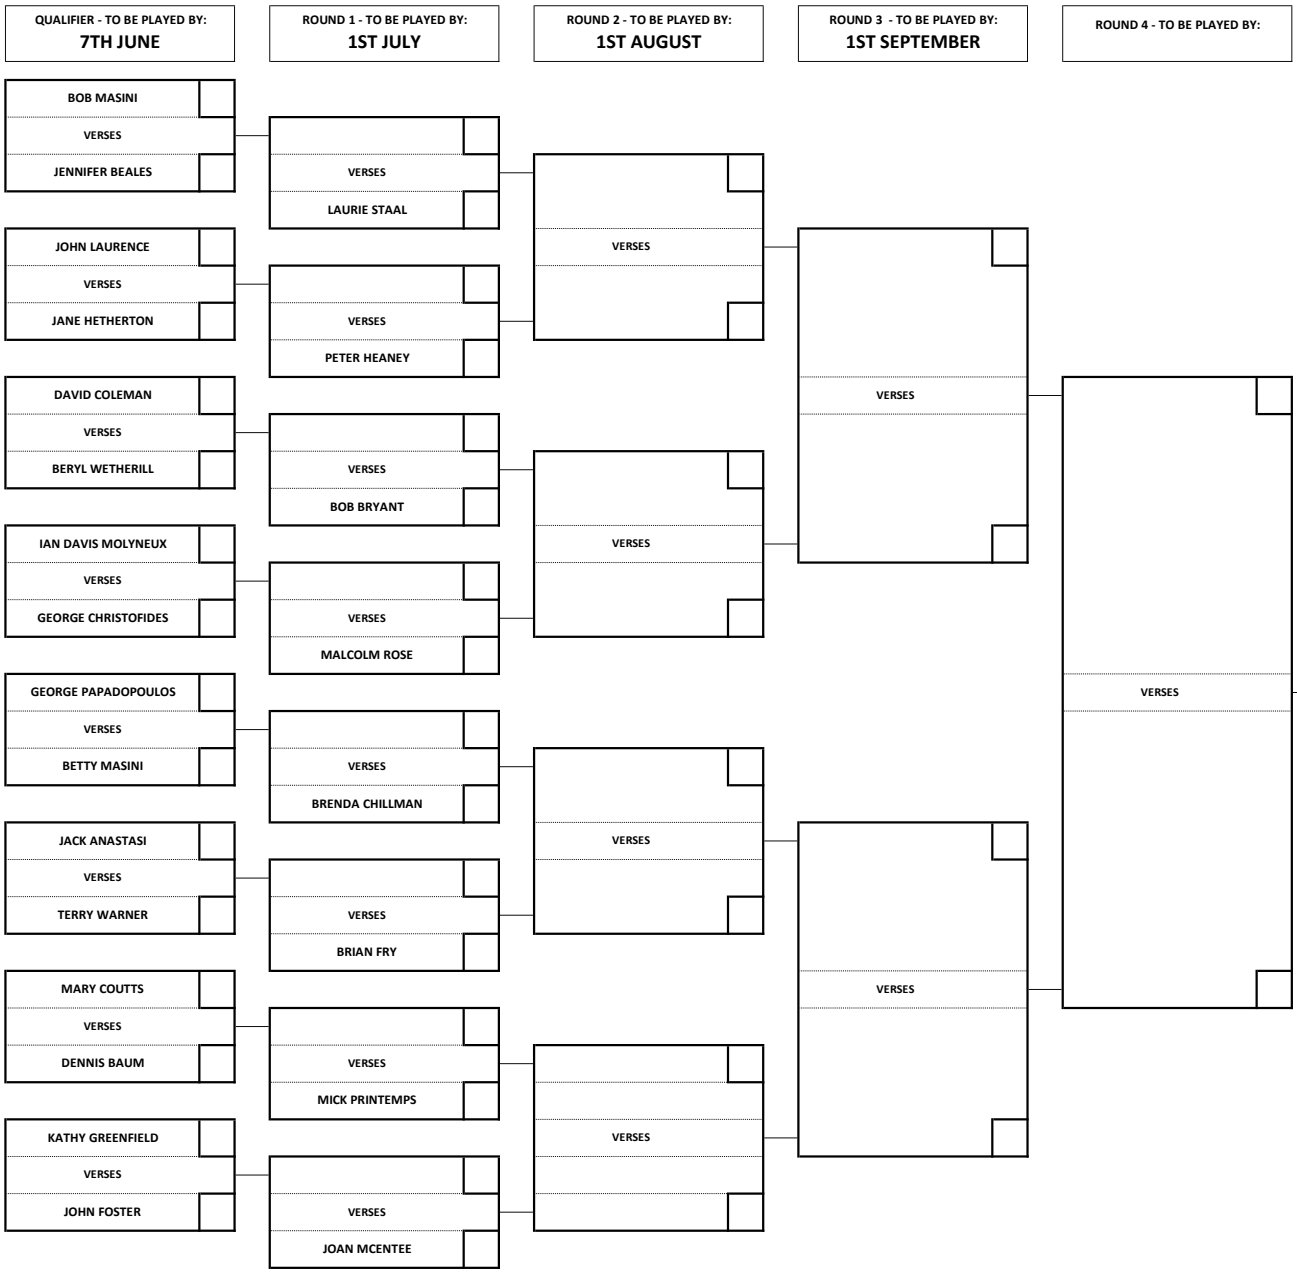

**MIXED CHAMPIONSHIP - STEWARD KATHY GREENFIELD**

**GENERAL RULES ALL COMPETITIONS**

1. ALL GAMES TO BE COMPLETED BY DATES SHOWN
2. FIRST BOWLER TO ARRANGE TIME AND DATE OF MATCH
3. MARKERS ALLOCATED TO MATCHES TO ARRANGE DEPUTY IF UNAVAILABLE
4. RESULTS TO BE AGREED AND SIGNED BY BOTH PLAYERS
5. DISPUTES TO BE SOLVED BY STEWARDS AND BOWLERS